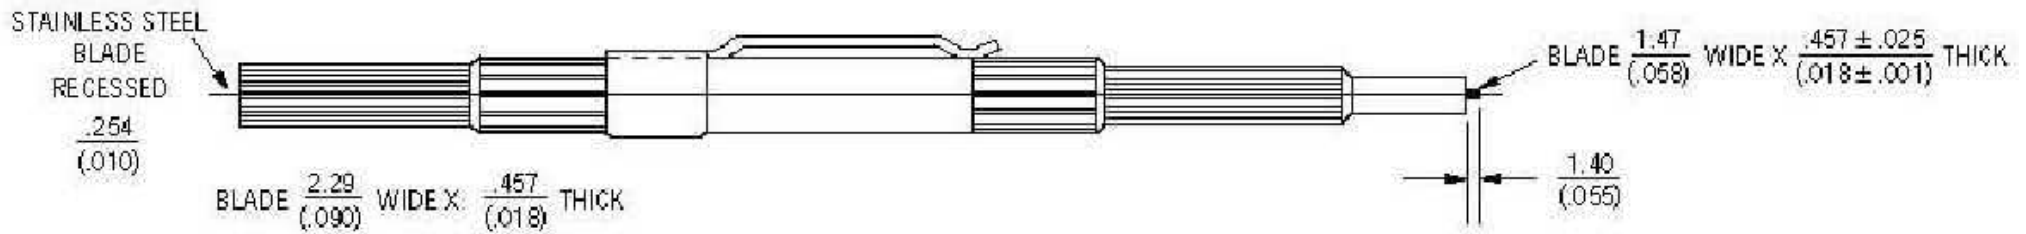

REV	DESCRIPTION	DATE	BY
A	NEW DRAWING	03/01/06	H.N.

F7695

Emulation Technology, Inc.

— VLSI and SMT ADAPTERS and ACCESSORIES —

2344 Walsh Avenue, Bldg.F
Santa Clara, Ca 95051

TEL:(408)982-0660
FAX:(408)982-0664

SHEET: 1 OF 1	DATE: 03/01/06	REVISION: A	ASSEMBLY DRAWING
CHECKED: Perry Munroe	DRAWN: Huy Nguyen	ITEM: TOOL-POT-ADJ	
Scale N/A	DO NOT SCALE DRAWING	DESCRIPTION: TOOL-POT-ADJ